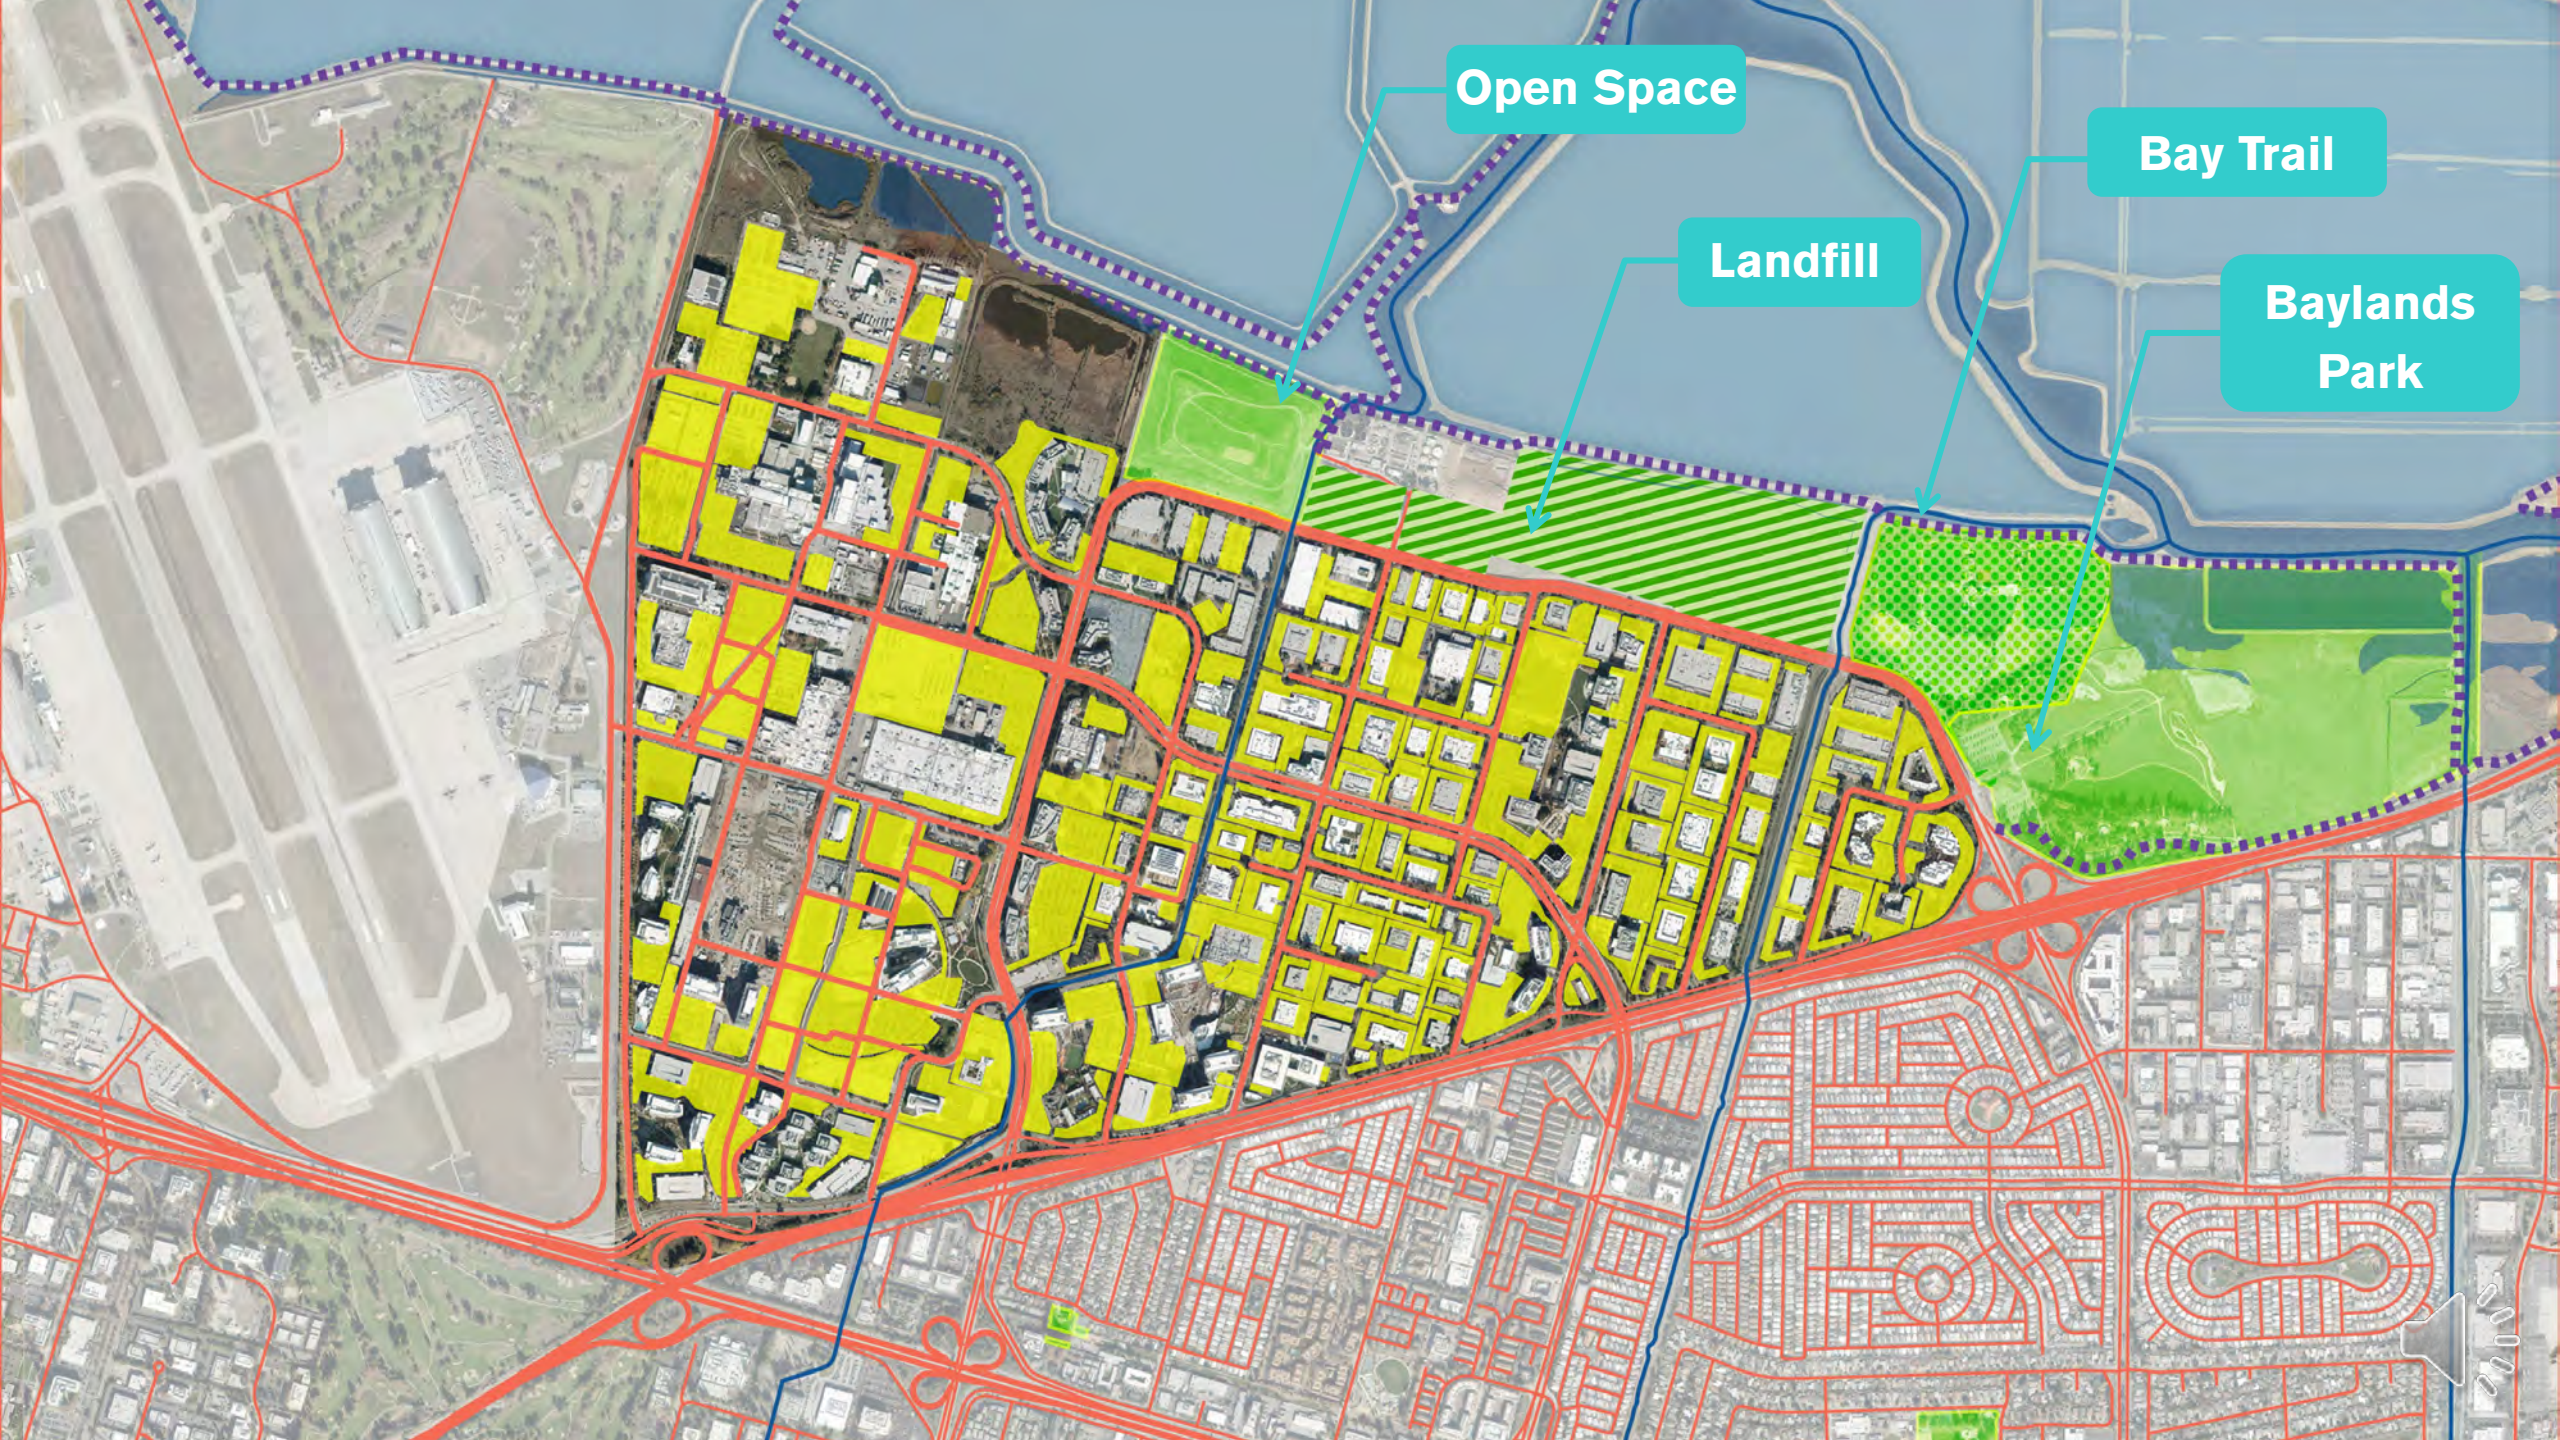

Open Space

Bay Trail

Landfill

Baylands
Park